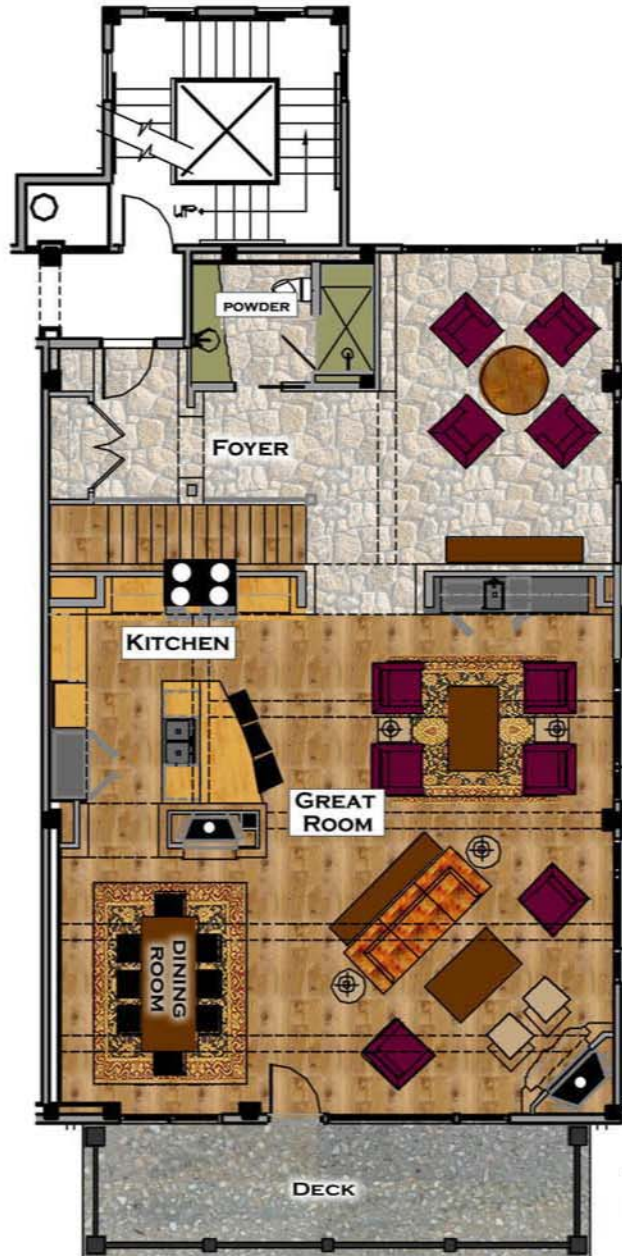

# See Forever Village #128

TWO STORY, 4 BEDROOM, 4.5 BATH  
APPROXIMATELY 3,441 SQ. FT.

UPPER LEVEL

LOWER LEVEL